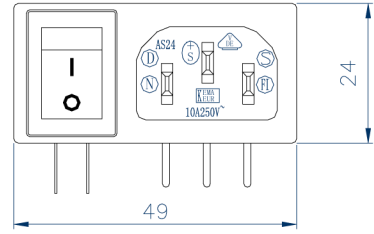

ROCKER SWITCH+INSLET SOCKET

RF-2001

Switch:
RATING:10A250V AC 1/3HP TV-5
APPROVALS:UL/CCSA
RATING:8A/80A250V AC T85
10(4)A250V AC T85
APPROVALS:VDE/DEMCO/NEMKO/
SEMKO/FIMKO/SEV

Socket:
RATING:15A250V AC
APPROVALS:UL/CSA
RATING:10A250V AC
APPROVALS:VDE/KEMA/SEV/DEMCO/
NEMKO/SEMKO/FIMKO

P.C.B LAYOUT

RF-2001 Oder Numbers

BYWORD:RF-2001 A 15 48
2001 Standard Type 1.5mm 4.8mm Pin