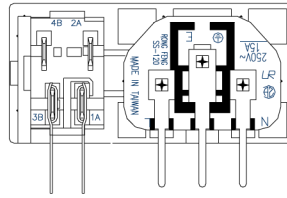

ROCKER SWITCH+INSLET SOCKET

RF-2001

Switch:
RATING:10A250V AC 1/3HP TV-5
APPROVALS:UL/CCSA
RATING:8A/80A250V AC T85
10(4)A250V AC T85
APPROVALS:VDE/DEMCO/NEMKO/
SEMKO/FIMKO/SEV

Socket:
RATING:15A250V AC
APPROVALS:UL/CSA
RATING:10A250V AC
APPROVALS:VDE/KEMA/SEV/DEMCO/
NEMKO/SEMKO/FIMKO

P.C.B LAYOUT

RF-2001 Oder Numbers

BYWORD:RF-2001 A 15 48
2001 Standard Type 1.5mm 4.8mm Pin