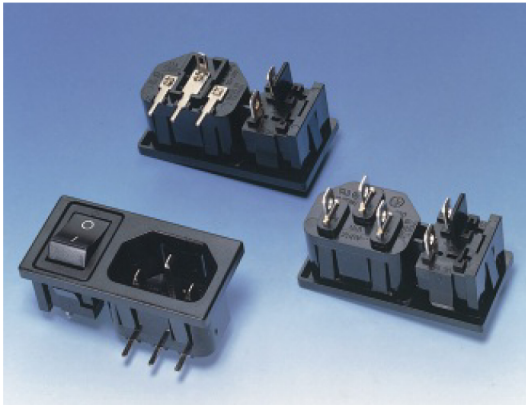

ROCKER SWITCH+INSLET SOCKET

RF-2001

Switch:
RATING:10A250V AC 1/3HP TV-5
APPROVALS:UL/CCSA
RATING:8A/80A250V AC T85
10(4)A250V AC T85
APPROVALS:VDE/DEMCO/NEMKO/
SEMKO/FIMKO/SEV

Socket:
RATING:15A250V AC
APPROVALS:UL/CSA
RATING:10A250V AC
APPROVALS:VDE/KEMA/SEV/DEMCO/
NEMKO/SEMKO/FIMKO

P.C.B LAYOUT

RF-2001 Oder Numbers

BYWORD:RF-2001 A 15 48
2001 Standard Type 1.5mm 4.8mm Pin