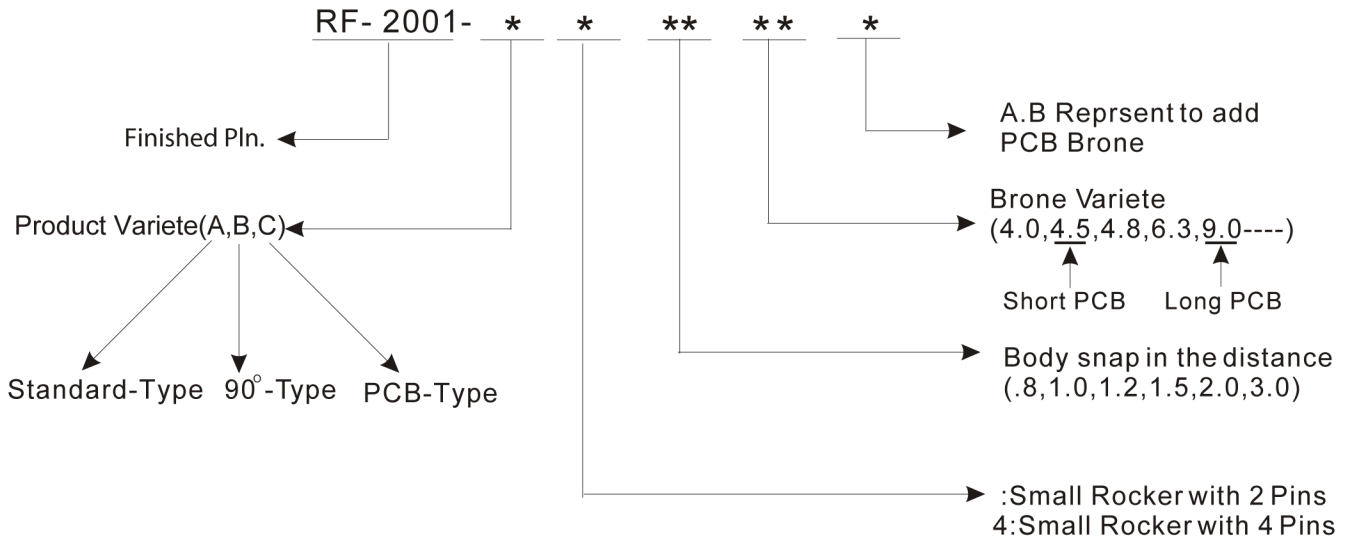

ROCKER SWITCH+INSLET SOCKET

RF-2001

Switch:
RATING:10A250V AC 1/3HP TV-5
APPROVALS:UL/CCSA
RATING:8A/80A250V AC T85
10(4)A250V AC T85
APPROVALS:VDE/DEMCO/NEMKO/
SEMKO/FIMKO/SEV

Socket:
RATING:15A250V AC
APPROVALS:UL/CSA
RATING:10A250V AC
APPROVALS:VDE/KEMA/SEV/DEMCO/
NEMKO/SEMKO/FIMKO

P.C.B LAYOUT

RF-2001 Oder Numbers

BYWORD:RF-2001 A 15 48
2001 Standard Type 1.5mm 4.8mm Pin