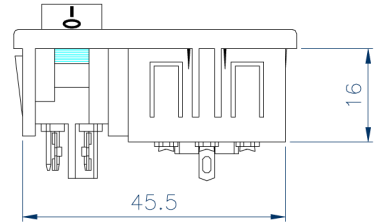

ROCKER SWITCH+INSLET SOCKET

RF-2001

Switch:
RATING:10A250V AC 1/3HP TV-5
APPROVALS:UL/CCSA
RATING:8A/80A250V AC T85
10(4)A250V AC T85
APPROVALS:VDE/DEMCO/NEMKO/
SEMKO/FIMKO/SEV

Socket:
RATING:15A250V AC
APPROVALS:UL/CSA
RATING:10A250V AC
APPROVALS:VDE/KEMA/SEV/DEMCO/
NEMKO/SEMKO/FIMKO

P.C.B LAYOUT

RF-2001 Oder Numbers

BYWORD:RF-2001 A 15 48
2001 Standard Type 1.5mm 4.8mm Pin