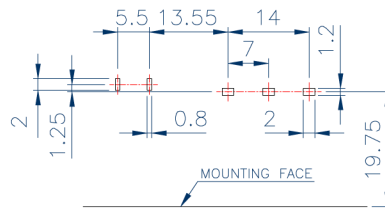

ROCKER SWITCH+INSLET SOCKET

RF-2001

Switch:
RATING:10A250V AC 1/3HP TV-5
APPROVALS:UL/CCSA
RATING:8A/80A250V AC T85
10(4)A250V AC T85
APPROVALS:VDE/DEMCO/NEMKO/
SEMKO/FIMKO/SEV

Socket:
RATING:15A250V AC
APPROVALS:UL/CSA
RATING:10A250V AC
APPROVALS:VDE/KEMA/SEV/DEMCO/
NEMKO/SEMKO/FIMKO

P.C.B LAYOUT

RF-2001 Oder Numbers

BYWORD:RF-2001 A 15 48
2001 Standard Type 1.5mm 4.8mm Pin